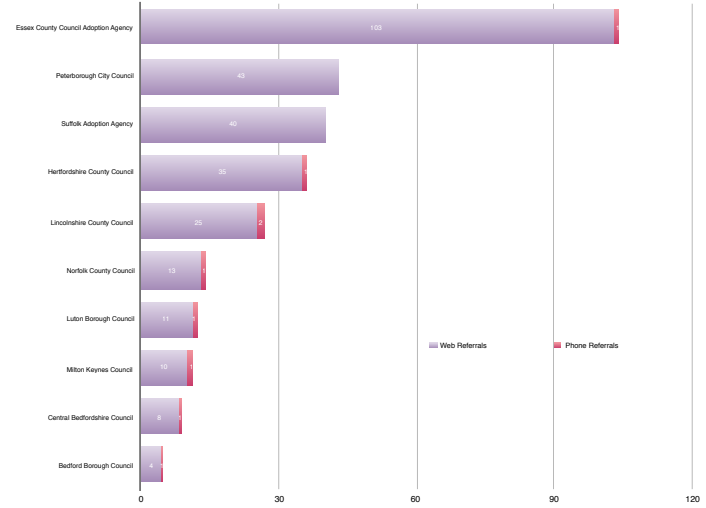

South East LA Adoption Agencies