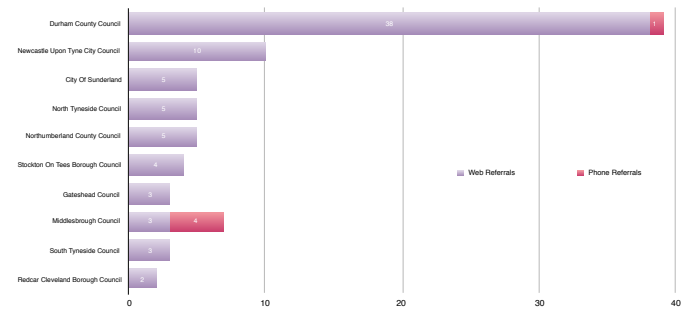

Referrals to Local Authority Adoption Agencies from First Adoption by region

Q1 April-June 2015

Yorkshire & The Humber LA Adoption Agencies

North East LA Adoption Agencies

North West LA Adoption Agencies

West Midlands LA Adoption Agencies