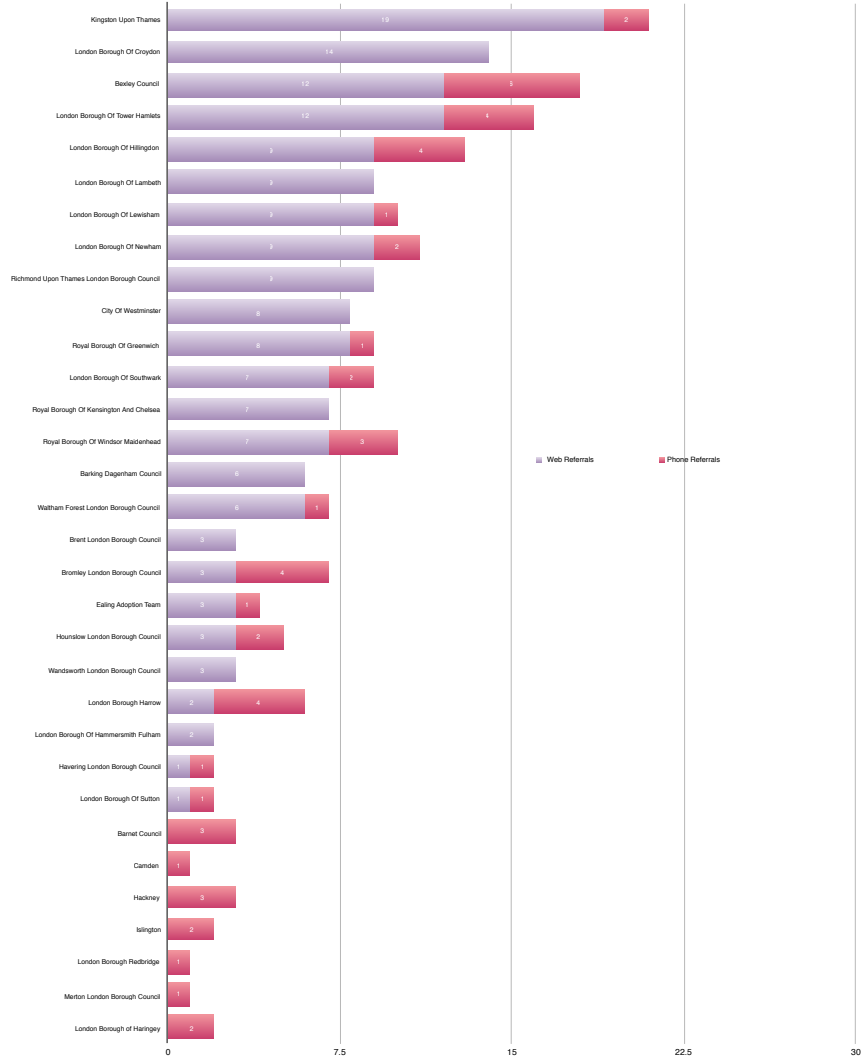

South West LA Adoption Agencies