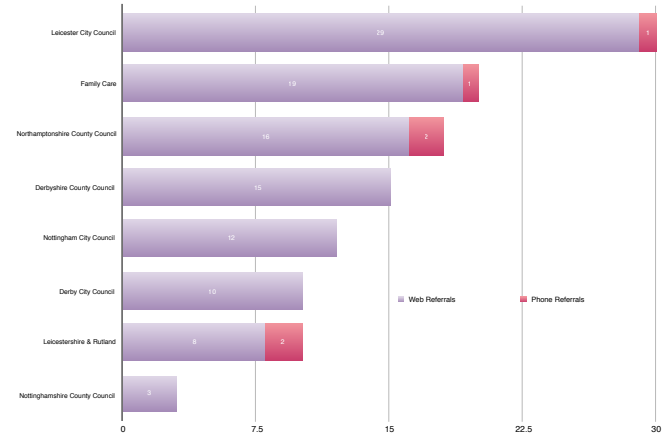

East of England LA Adoption Agencies

East Midlands LA Adoption Agencies