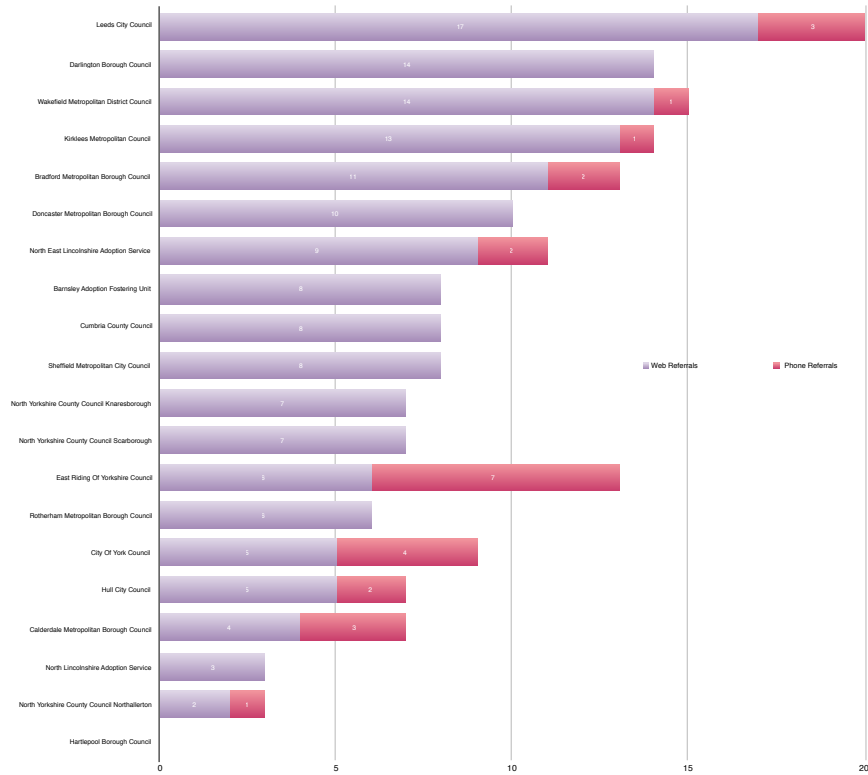

Referrals to Local Authority Adoption Agencies from First Adoption by region

Q1 April-June 2015

Yorkshire & The Humber LA Adoption Agencies

North East LA Adoption Agencies

North West LA Adoption Agencies

West Midlands LA Adoption Agencies