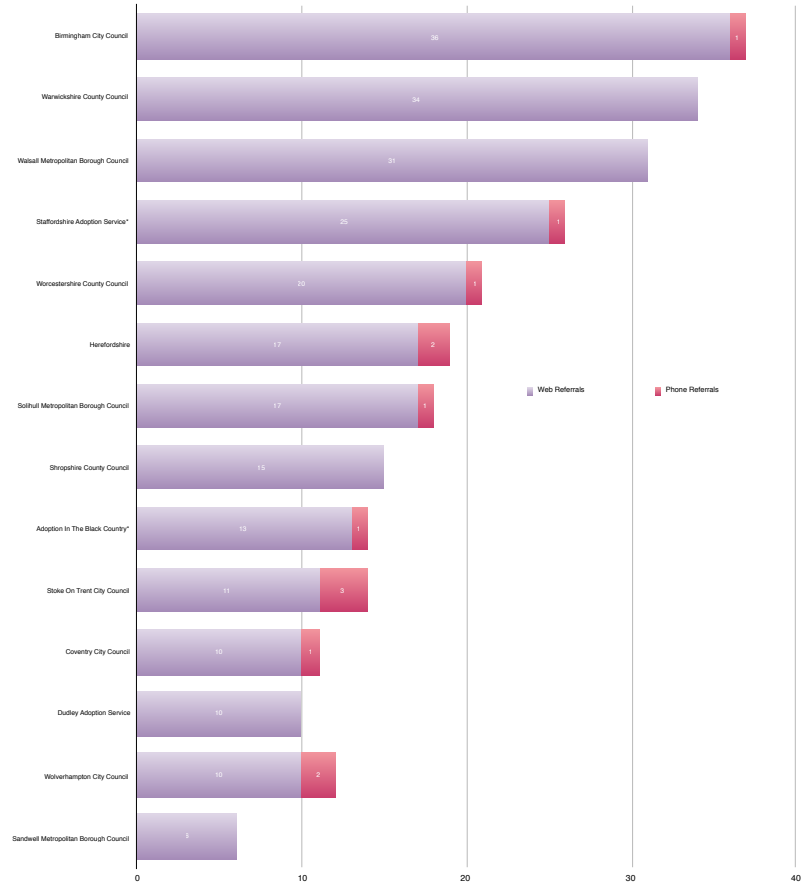

Referrals to Local Authority Adoption Agencies from First Adoption by region

Q1 April-June 2015

Yorkshire & The Humber LA Adoption Agencies

North East LA Adoption Agencies

North West LA Adoption Agencies

West Midlands LA Adoption Agencies