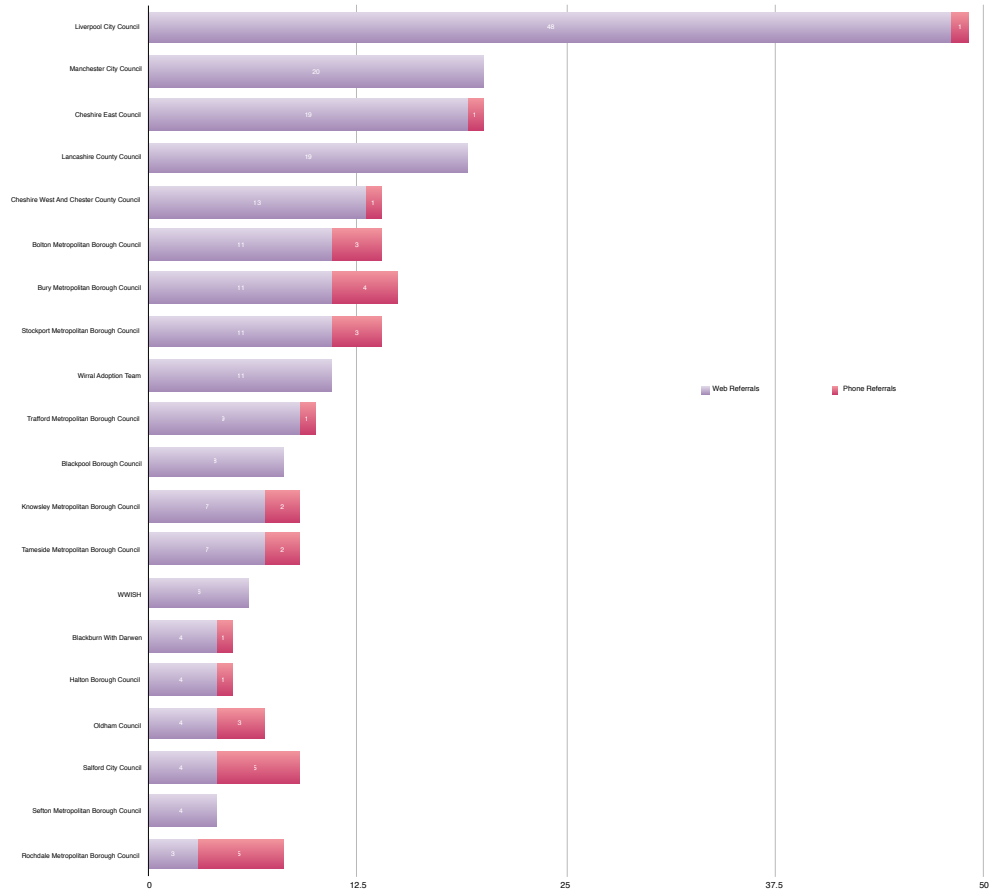

Referrals to Local Authority Adoption Agencies from First Adoption by region

Q1 April-June 2015

Yorkshire & The Humber LA Adoption Agencies

North East LA Adoption Agencies

North West LA Adoption Agencies

West Midlands LA Adoption Agencies