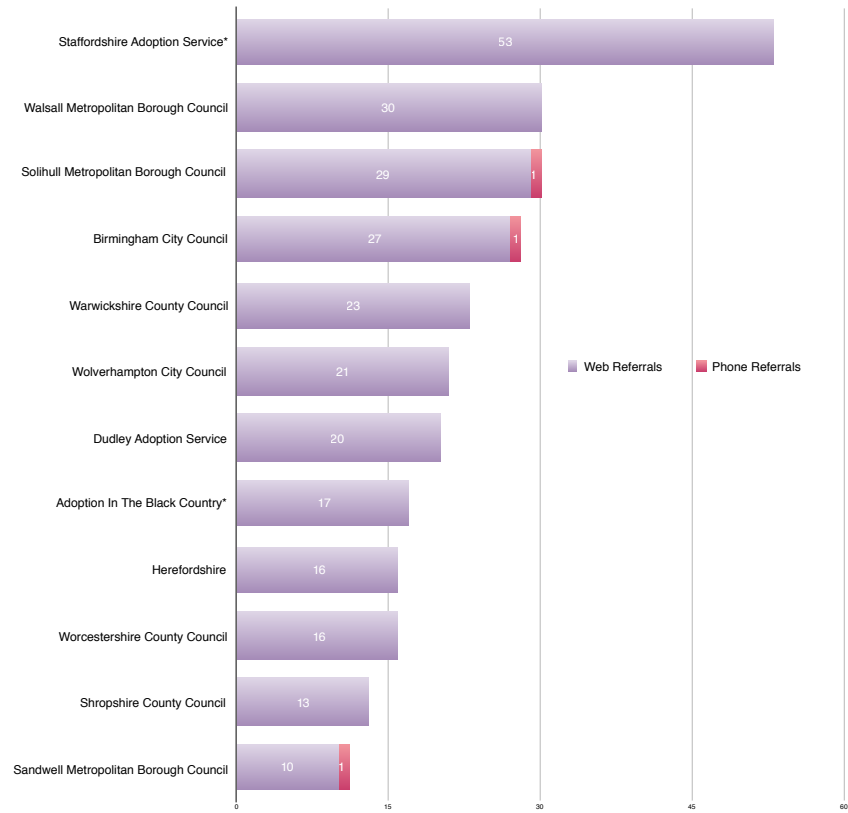

Referrals to Local Authority Adoption Agencies from First4Adoption by region

Q3 October-December 2016

Yorkshire & The Humber LA Adoption Agencies

North East LA Adoption Agencies

* Denotes agencies with more than one office entry on the agency finder

North West LA Adoption Agencies

West Midlands LA Adoption Agencies

East Midlands LA Adoption Agencies

London LA Adoption Agencies

East of England LA Adoption Agencies

South West LA Adoption Agencies

South East LA Adoption Agencies