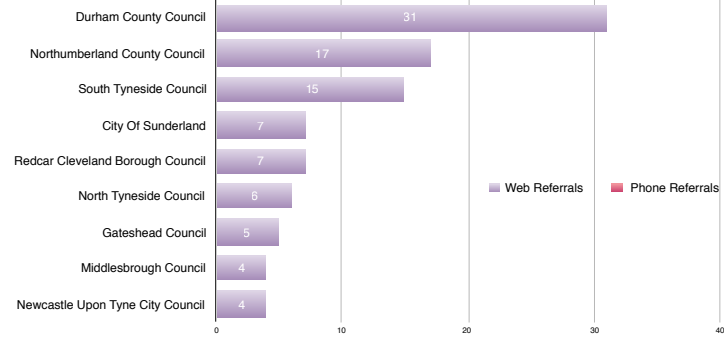

Referrals to Local Authority Adoption Agencies from First4Adoption by region

Q3 October-December 2016

Yorkshire & The Humber LA Adoption Agencies

North East LA Adoption Agencies

* Denotes agencies with more than one office entry on the agency finder