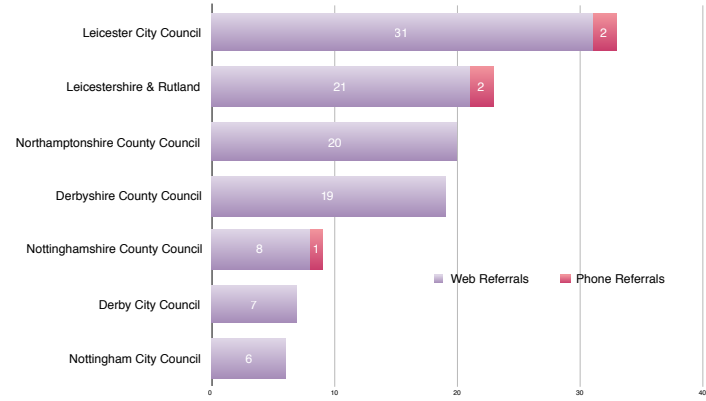

Referrals to Local Authority Adoption Agencies from First4Adoption by region

Q3 October-December 2016

Yorkshire & The Humber LA Adoption Agencies

North East LA Adoption Agencies

* Denotes agencies with more than one office entry on the agency finder

North West LA Adoption Agencies

West Midlands LA Adoption Agencies

East Midlands LA Adoption Agencies

London LA Adoption Agencies

East of England LA Adoption Agencies

South West LA Adoption Agencies

South East LA Adoption Agencies