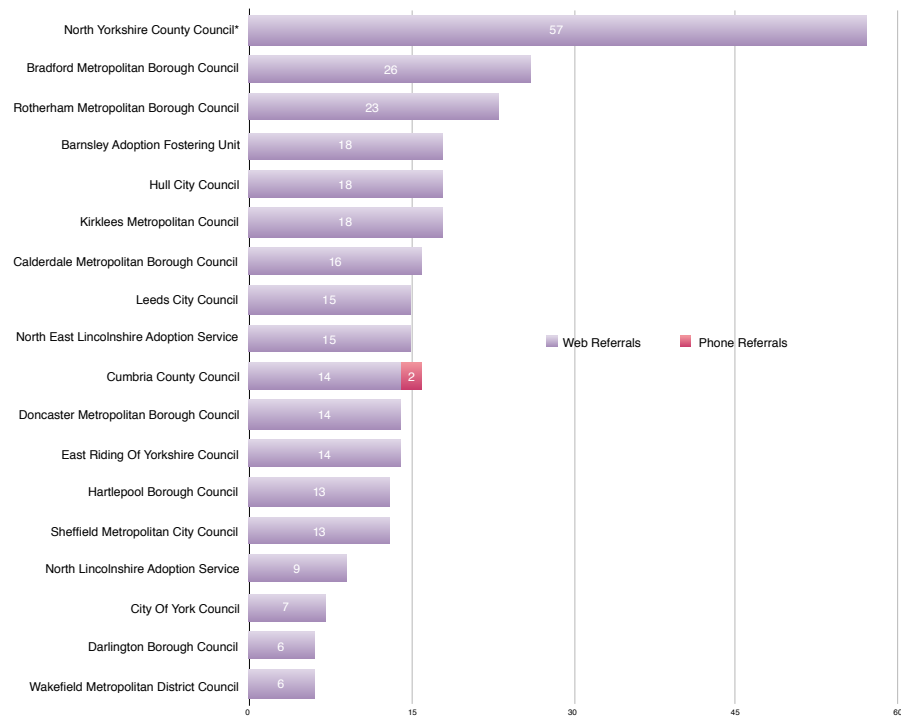

Referrals to Local Authority Adoption Agencies from First4Adoption by region

Q3 October-December 2016

Yorkshire & The Humber LA Adoption Agencies

North East LA Adoption Agencies

* Denotes agencies with more than one office entry on the agency finder

North West LA Adoption Agencies

West Midlands LA Adoption Agencies

East Midlands LA Adoption Agencies

London LA Adoption Agencies

East of England LA Adoption Agencies

South West LA Adoption Agencies

South East LA Adoption Agencies