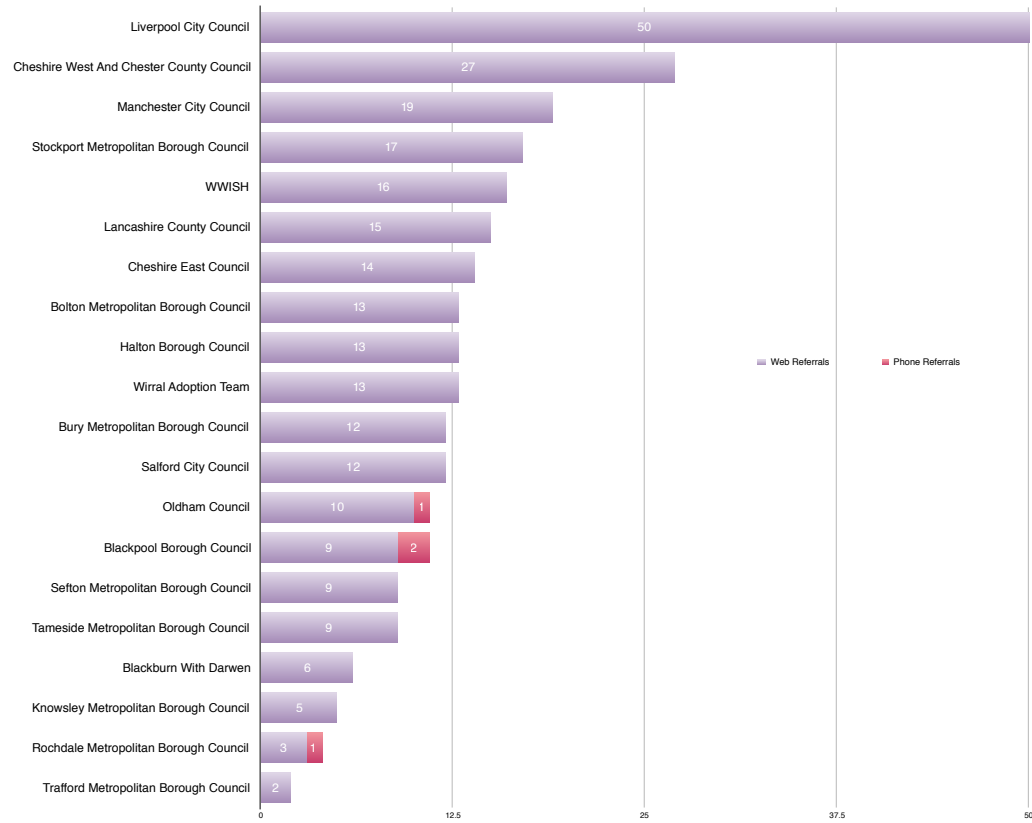

Referrals to Local Authority Adoption Agencies from First4Adoption by region

Q3 October-December 2016

Yorkshire & The Humber LA Adoption Agencies

North East LA Adoption Agencies

* Denotes agencies with more than one office entry on the agency finder

North West LA Adoption Agencies

West Midlands LA Adoption Agencies

East Midlands LA Adoption Agencies

London LA Adoption Agencies

East of England LA Adoption Agencies

South West LA Adoption Agencies

South East LA Adoption Agencies